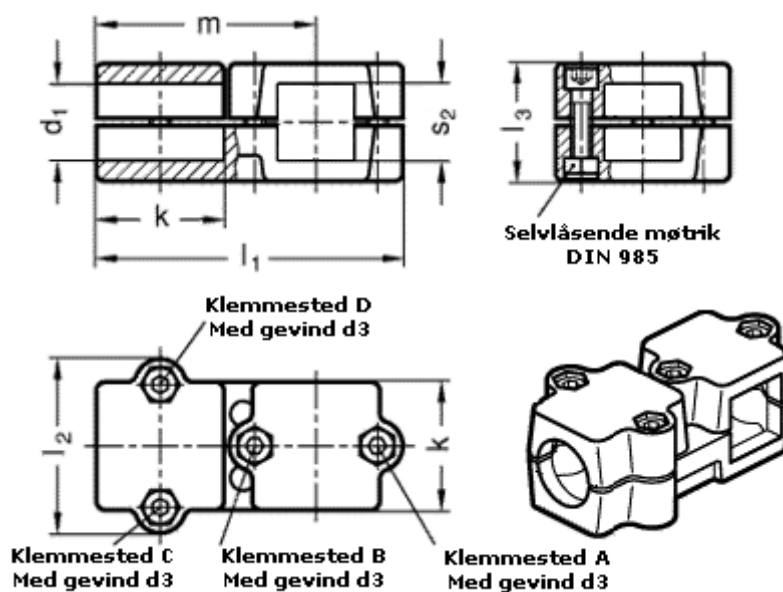

Article number: 20194V25B252BL

Description: E+G
T-angel clamps GN194-V25-B25-2-BL

Measures

d2 = 25

d3 = M 8

k = 50

l1 = 120

l2 = 68

l3 = 46

m = 85

s1 = 25